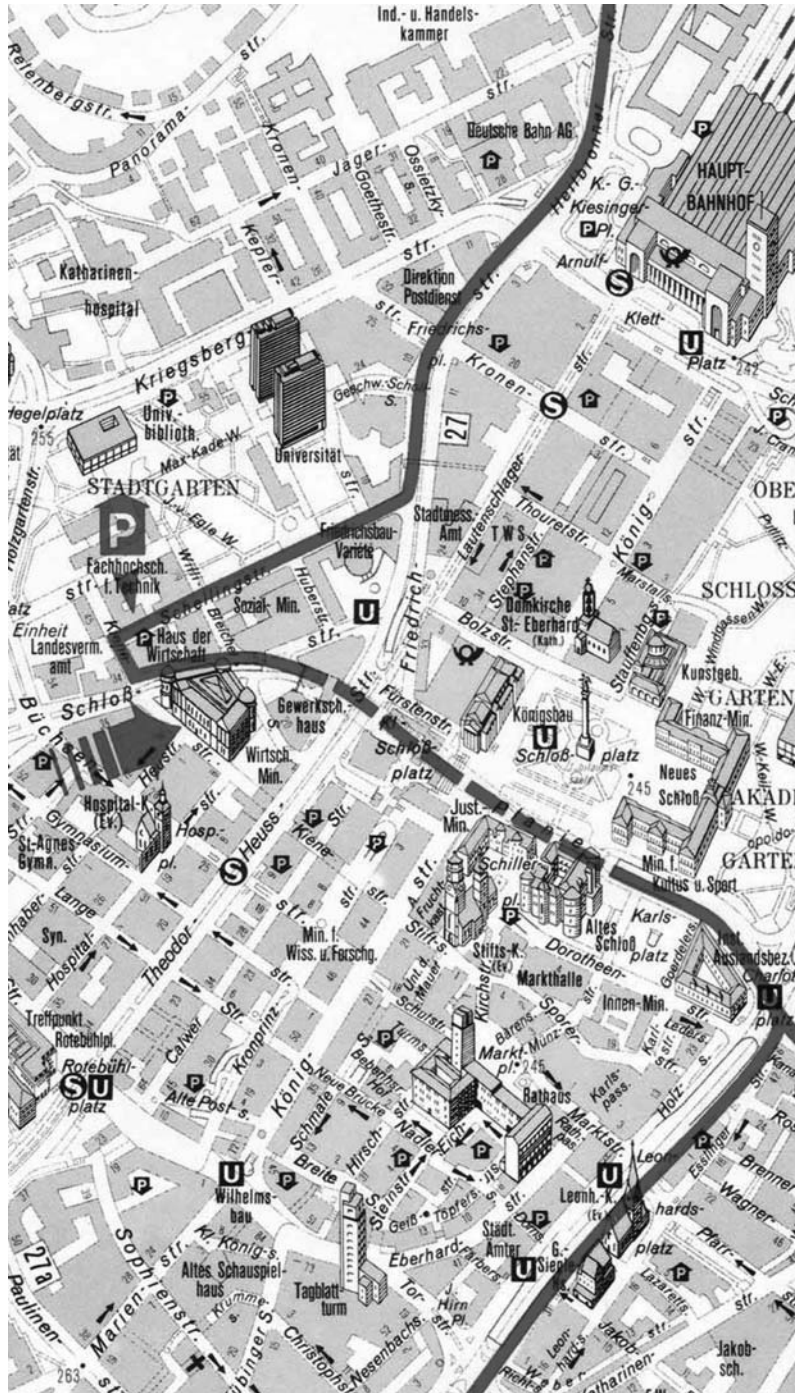

Steinbeis-Stiftung | Haus der Wirtschaft
 Willi-Bleicher-Str. 19 | 70174 Stuttgart
 Fon: +49.711.18 39-5 | www.stw.de

How to reach us

Walking from the main train station

You walk down the Königstraße for about 500 meters, turn right after the bookstore Wittwer and use the underpass to get to the Willi-Bleicher-Straße.

Access to Haus der Wirtschaft via Theodor-Heuss-Straße, no parking available.

Deliveries only via courtyard of Schloßstraße

autobahn Heilbronn

autobahn München

autobahn Karlsruhe

Hotels

The special prices are indicative – please check with the hotel in each particular case.

Please make sure to check validity of your ticket for the suggested itinerary.

** Timetable valid: 03.06.2011 – 10.12.2011